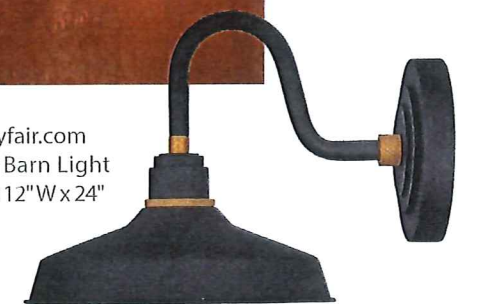

SW 7006
Extra White

CR 11

www.sherwin-williams.com/homeowners/color/find-and-explore-colors/paint-colors-by-family/SW7006-extra-white

www.sherwin-williams.com/homeowners/color/find-and-explore-colors/paint-colors-by-family/SW7048-urbane-bronze

www.trex.com/inspiration/colors

Color: Spiced Rum

www.corten.com

www.wayfair.com
Outdoor Barn Light
13.75" H x 12" W x 24"

NEIL BECKER
Principal | neil@beckerdesign.net

BECKER 137 Green Bay Road Thiensville, Wisconsin 53092
P 262 643 4456 M 414 617 3616 beckerdesign.net