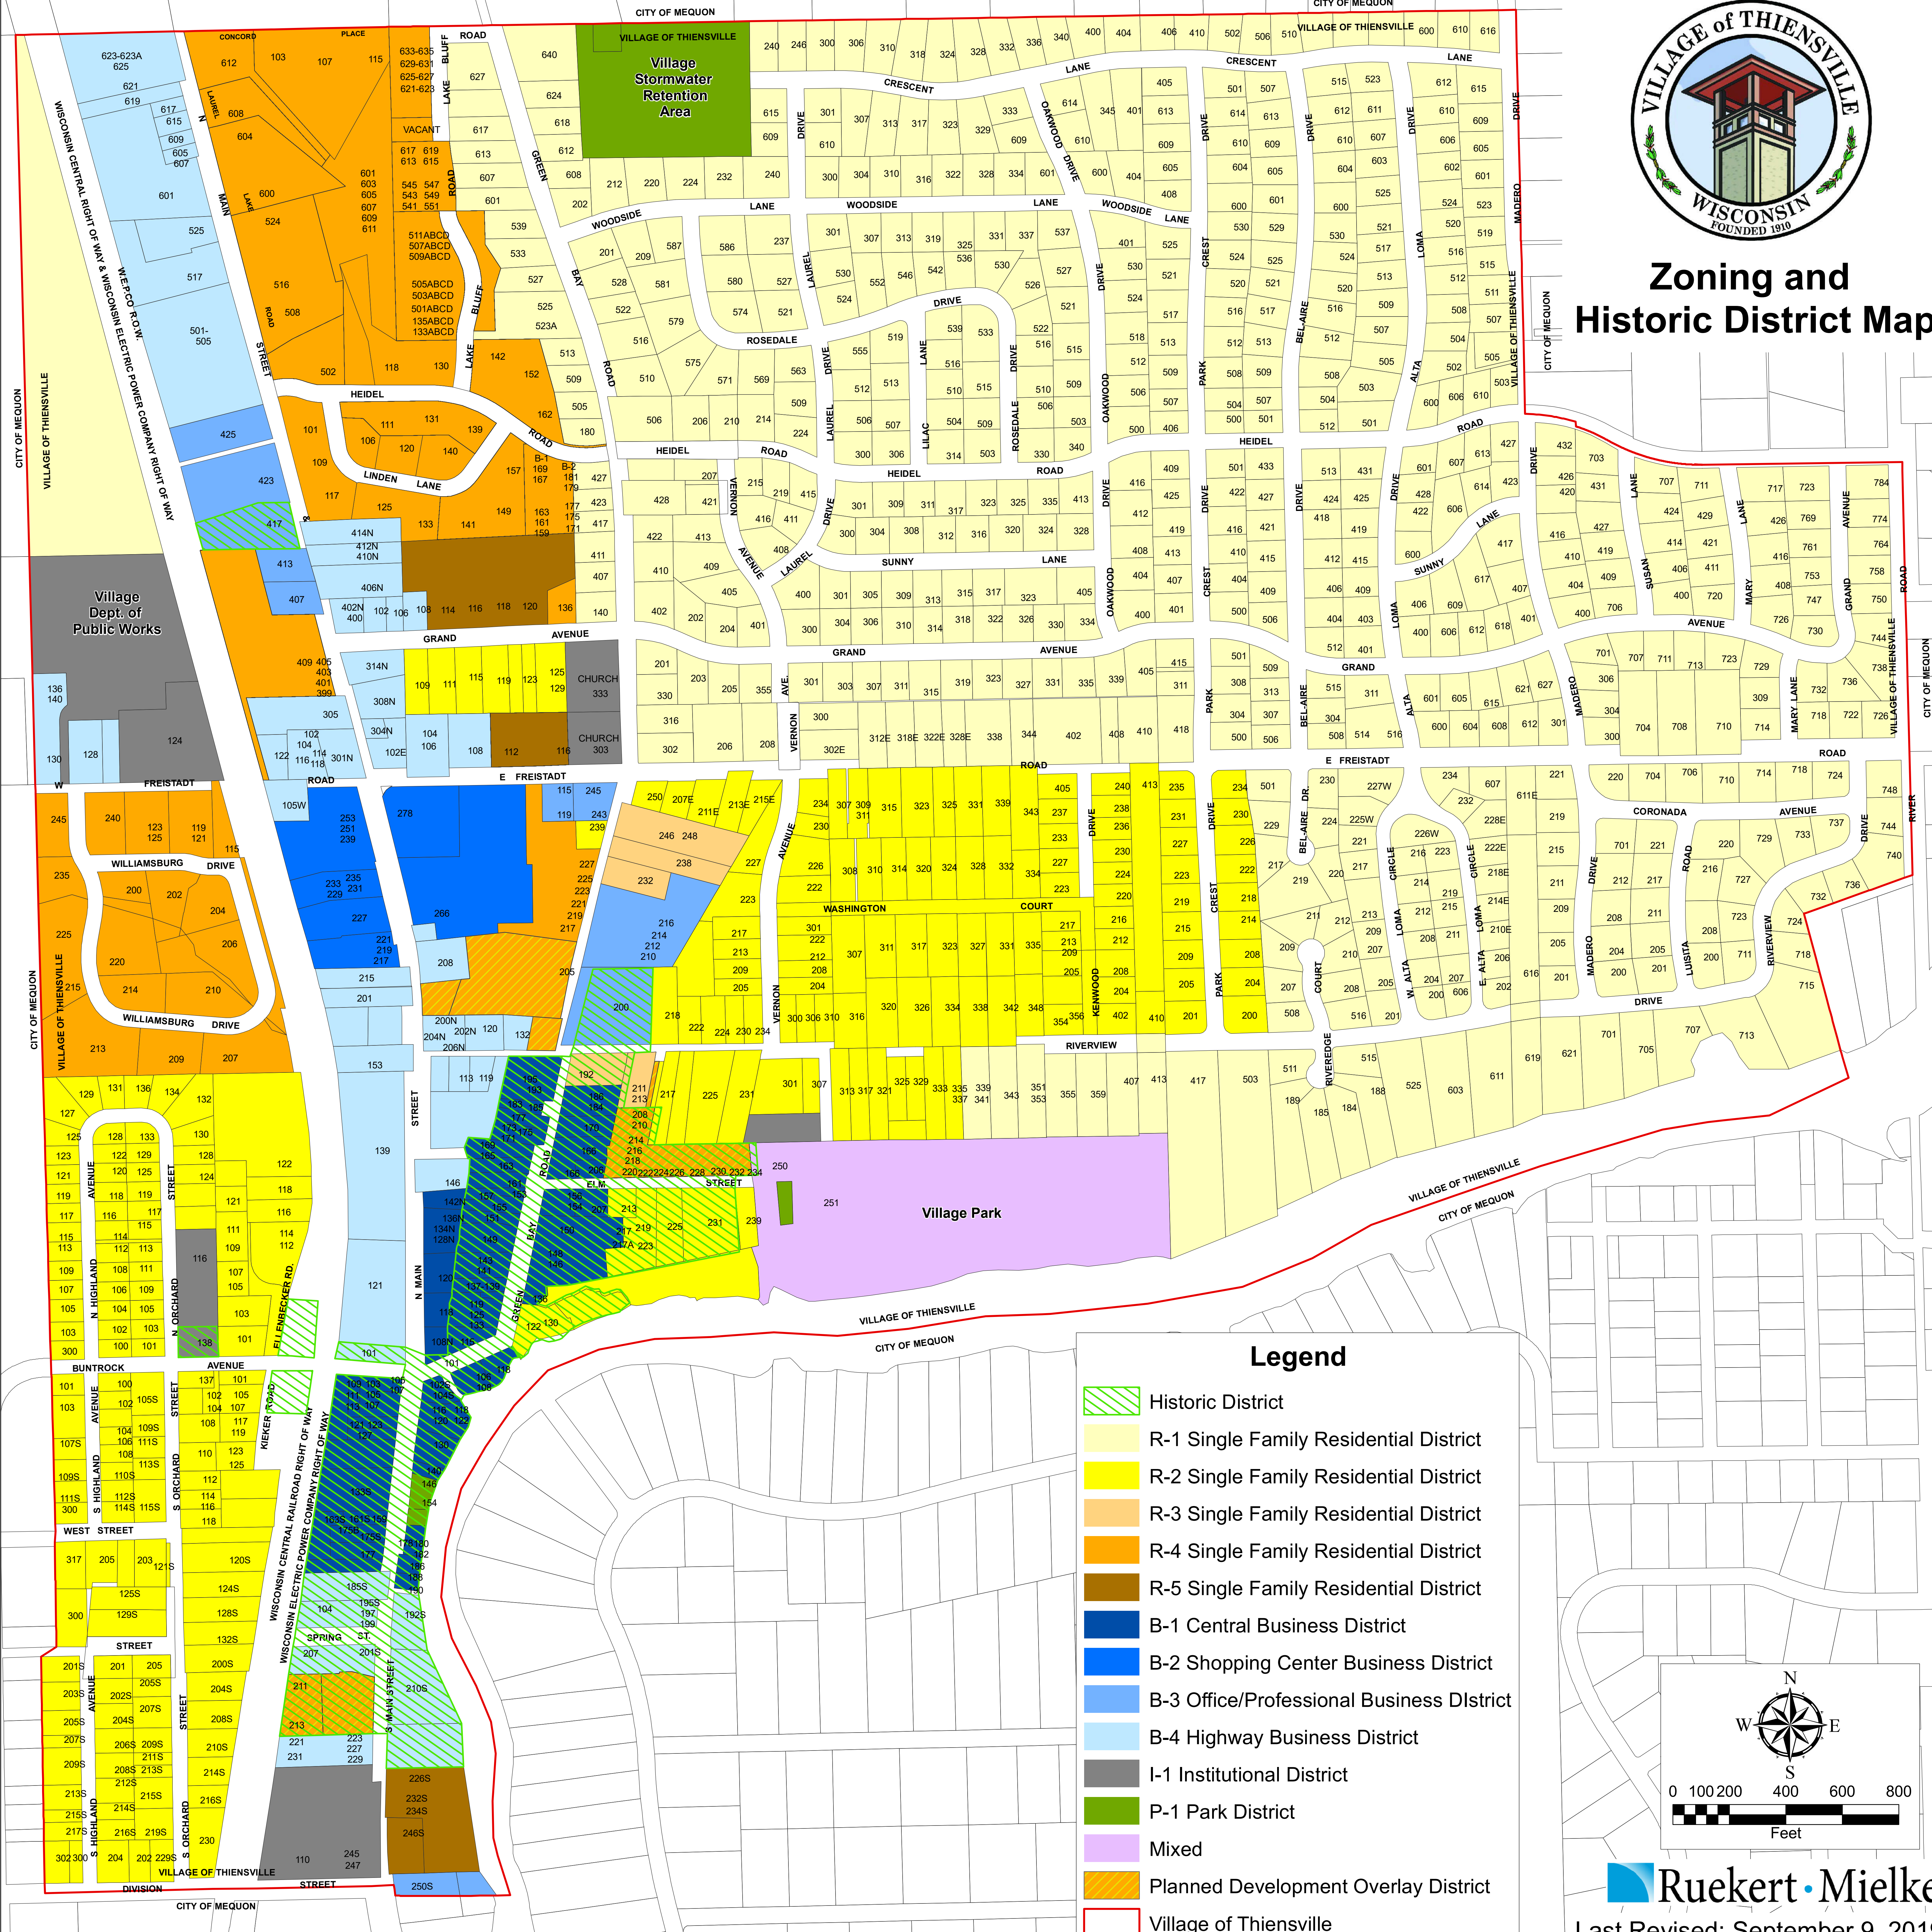

Zoning and Historic District Map

Legend

- Historic District
- R-1 Single Family Residential District
- R-2 Single Family Residential District
- R-3 Single Family Residential District
- R-4 Single Family Residential District
- R-5 Single Family Residential District
- B-1 Central Business District
- B-2 Shopping Center Business District
- B-3 Office/Professional Business District
- B-4 Highway Business District
- I-1 Institutional District
- P-1 Park District
- Mixed
- Planned Development Overlay District
- Village of Thiensville

Ruekert • Mielke

Last Revised: September 9, 2019